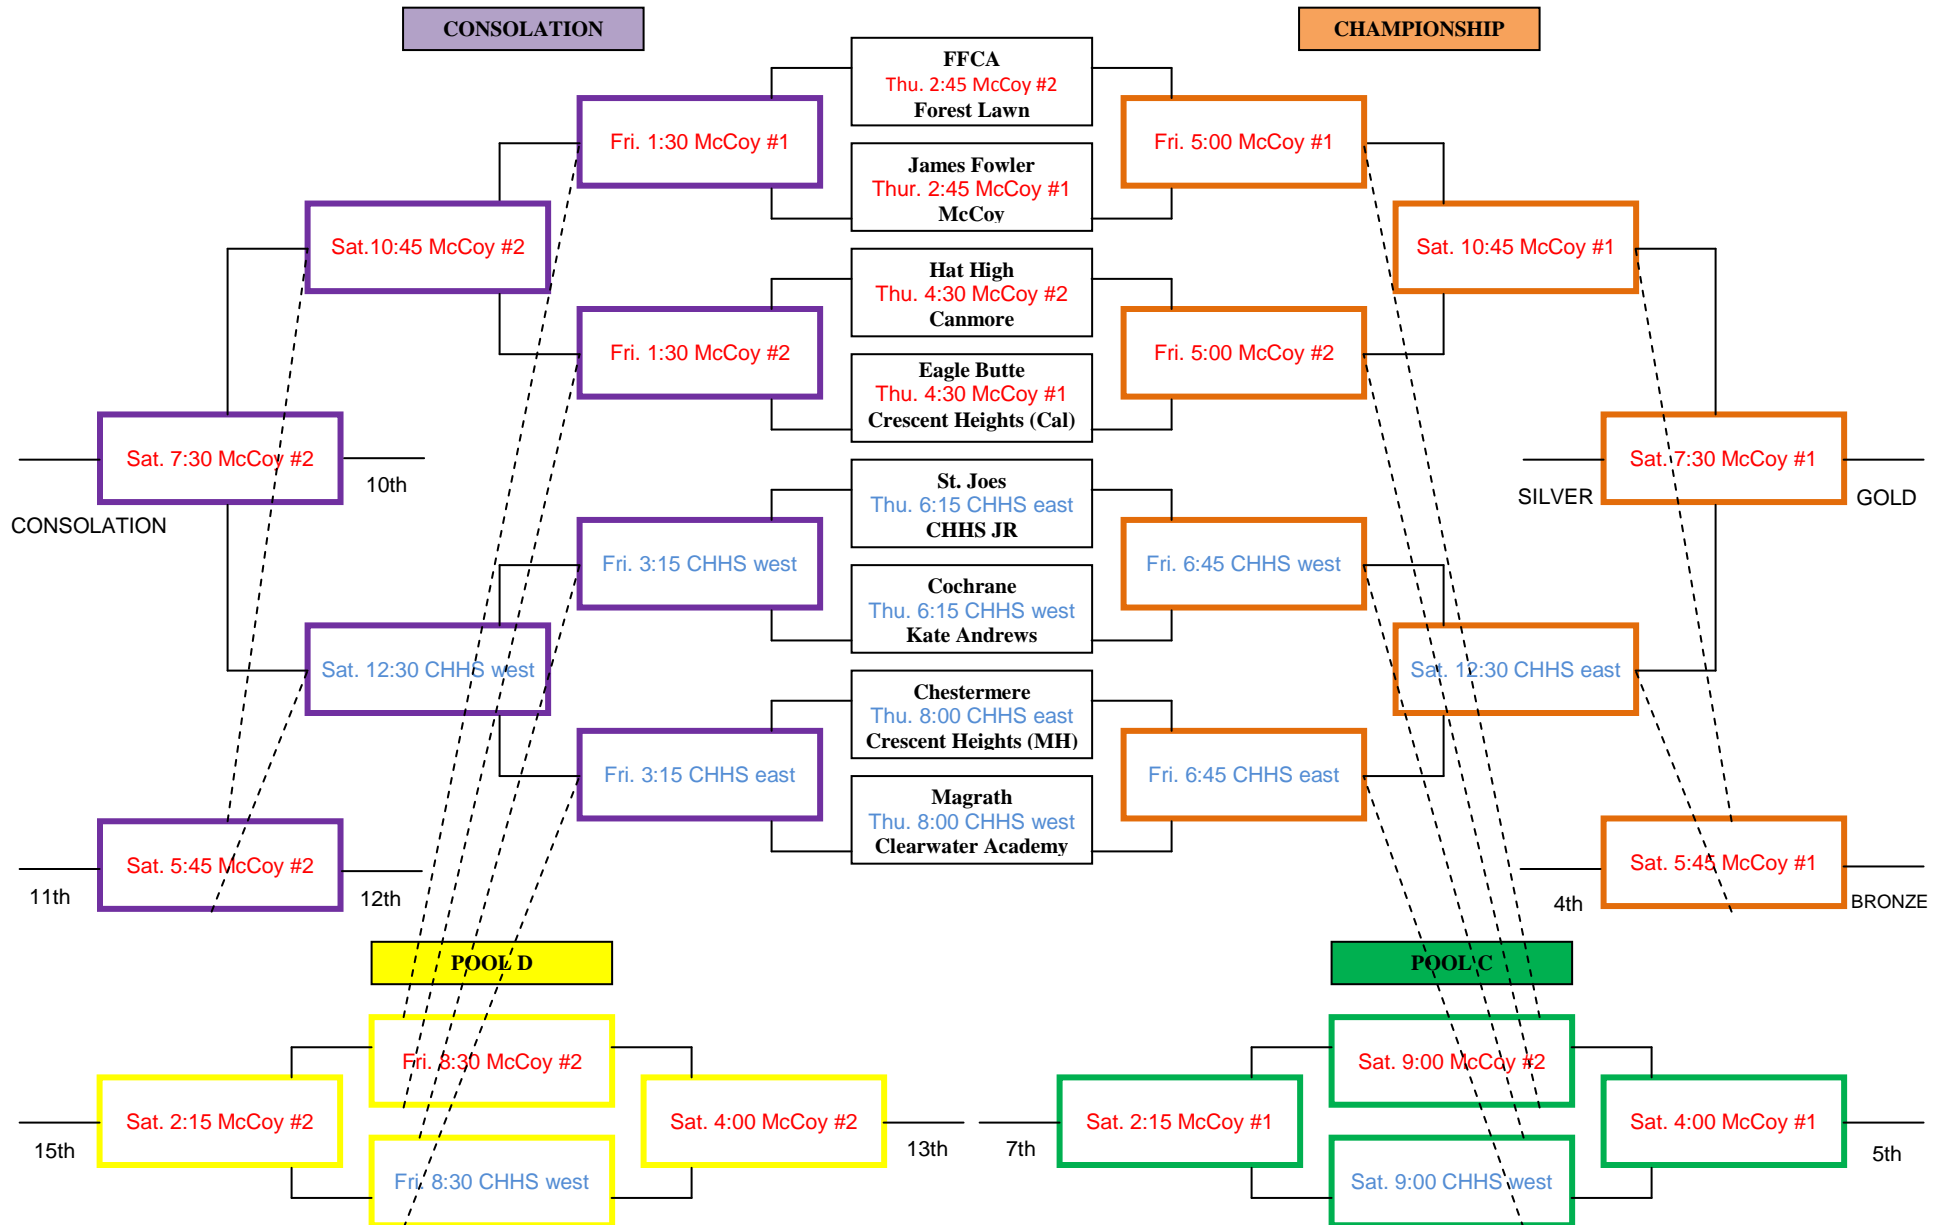

2013 Super South Basketball Tournament - JV

*The bottom team is the home team and will wear light colored uniforms.
On the scoreclock & benches, CRESCENT HEIGHTS Vikings & McCoy Colts will always be the home team.*