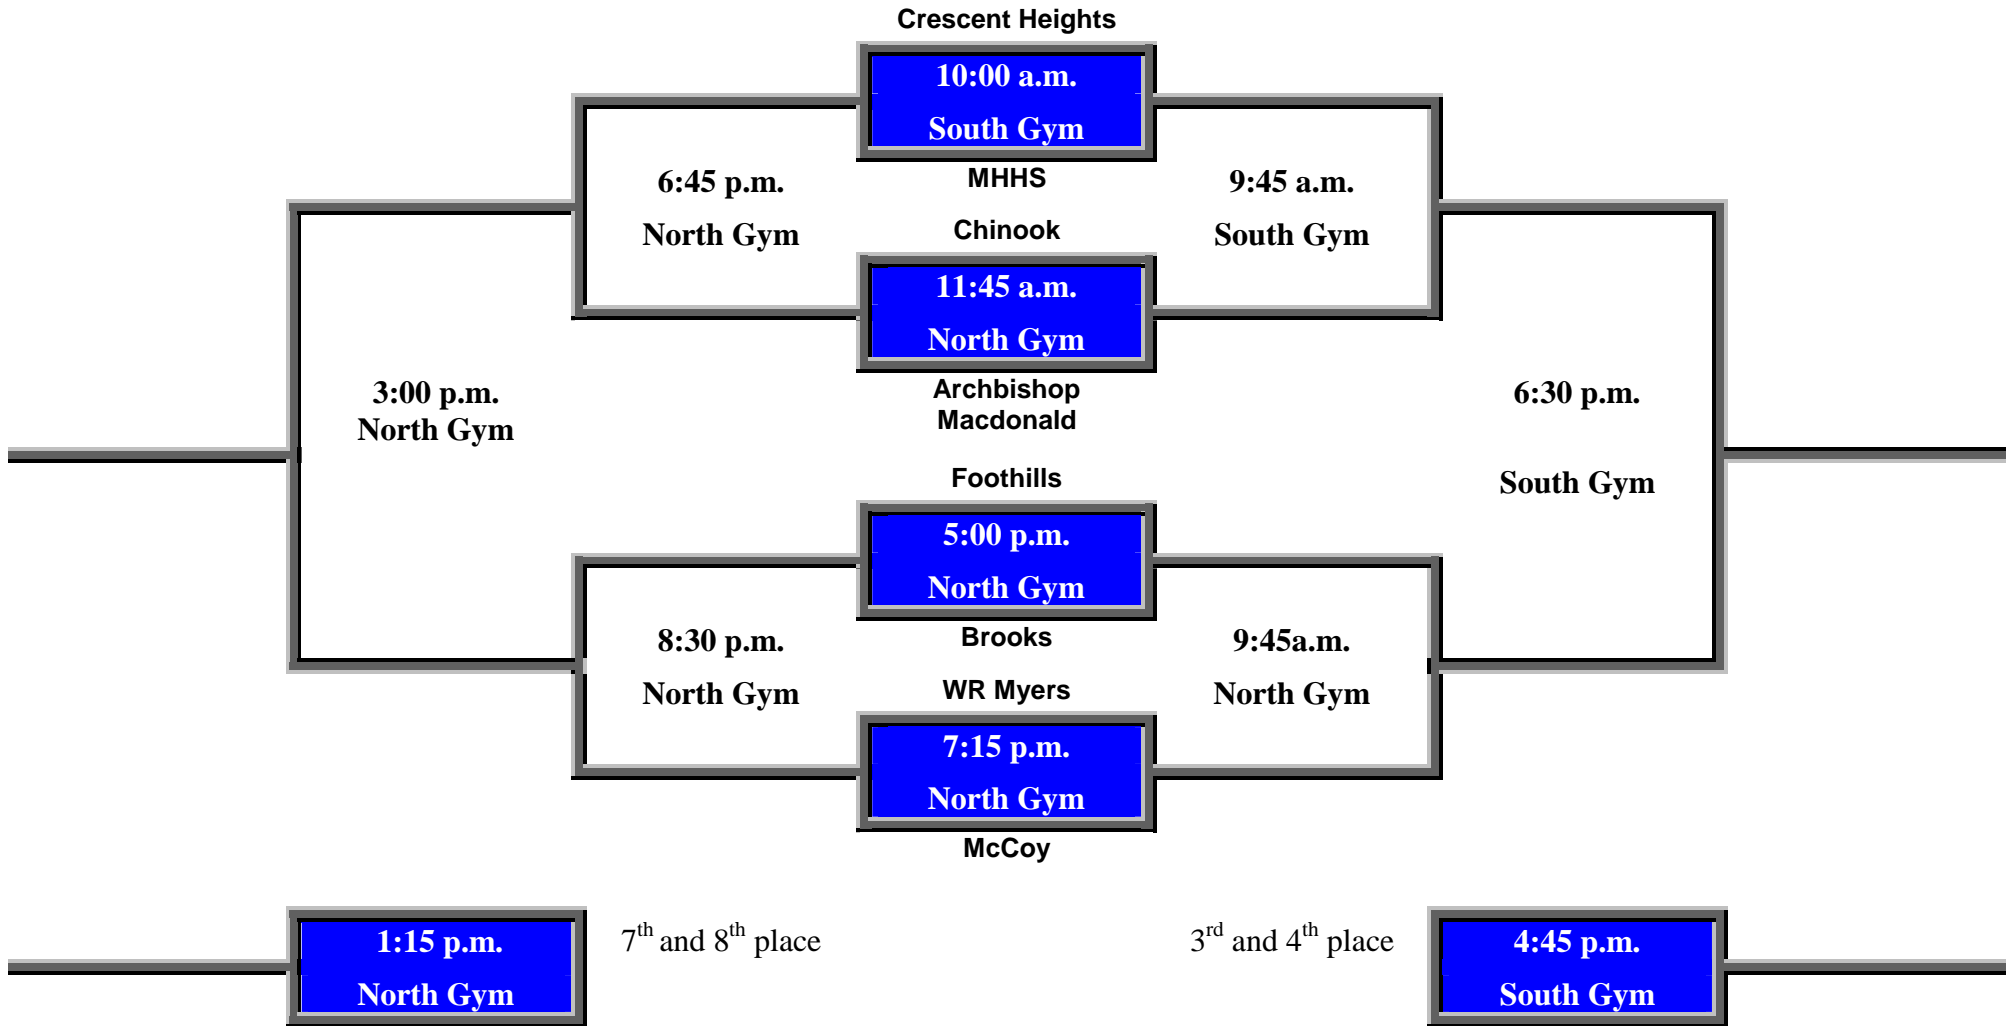

# JV Mohawk Green and White

January 6<sup>th</sup> & 7<sup>th</sup>, 2012  
Medicine Hat High School

Saturday, Jan. 7    Friday, Jan. 6    Friday, Jan. 6    Saturday, Jan. 7    Saturday, Jan. 7

Bottom Team Listed in the draw will be the HOME team and will wear their light colored uniforms.  
Please bring your own basketballs for warm-up prior to game.