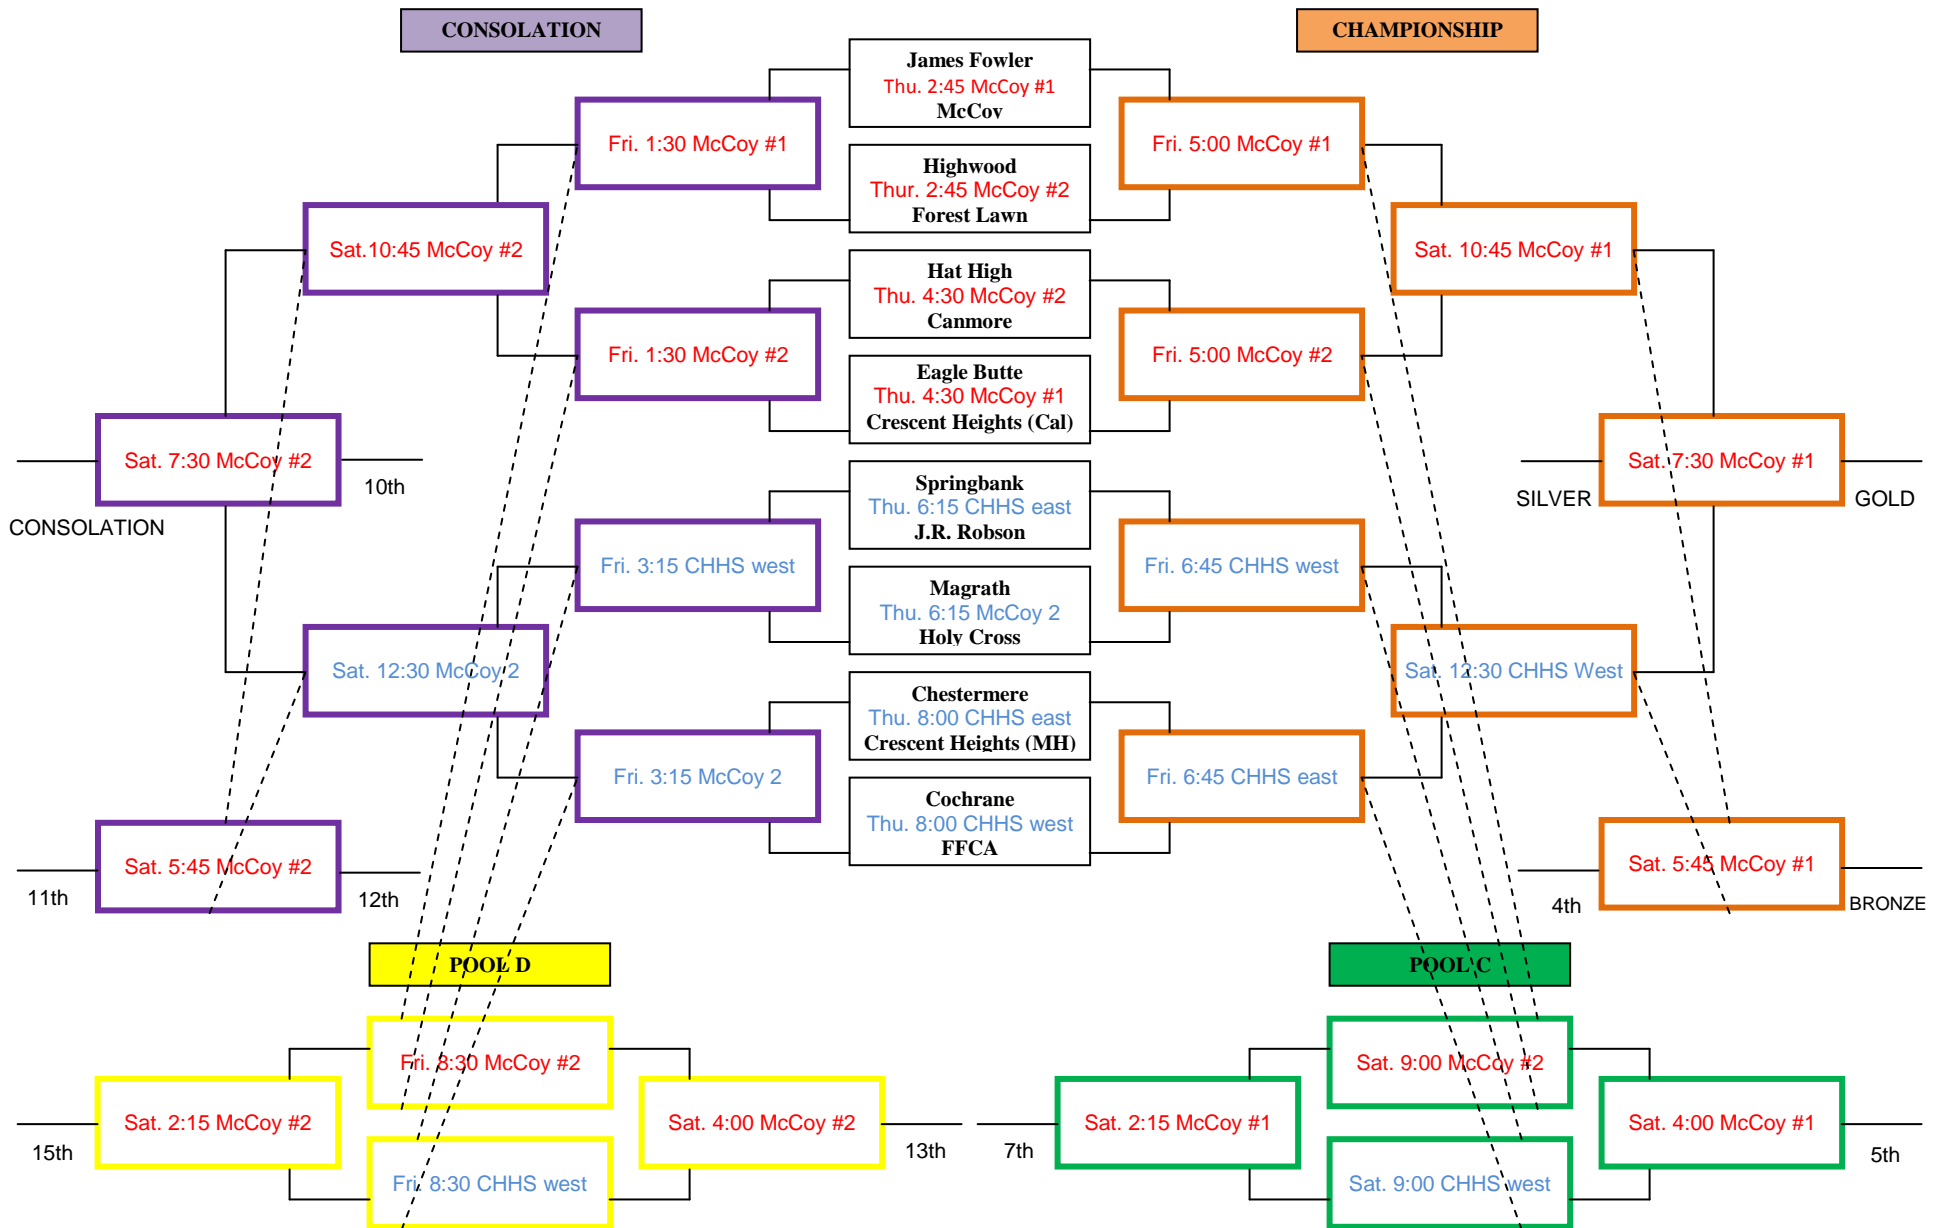

2014 Super South J.V. Draw

*The bottom team is the home team and will wear light colored uniforms.
On the scoreclock & benches, CRESCENT HEIGHTS Vikings & McCoy Colts will always be the home team.*